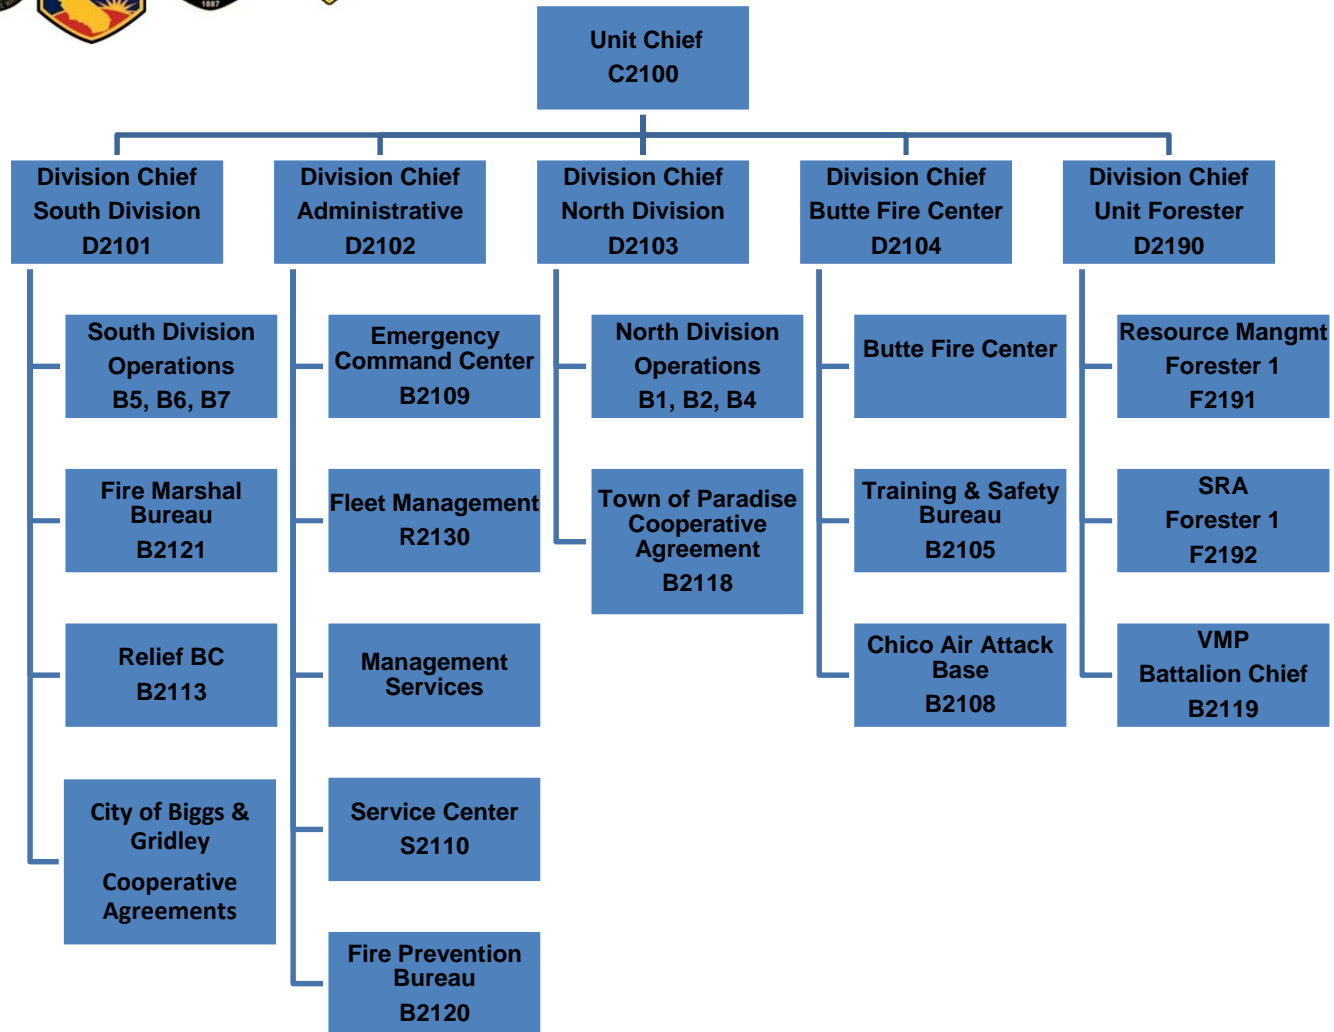

CAL FIRE-Butte County Fire Department Executive Staff Organizational Chart

Attachment 10.1
BCFD Org Chart (Rev. 01/01/17)